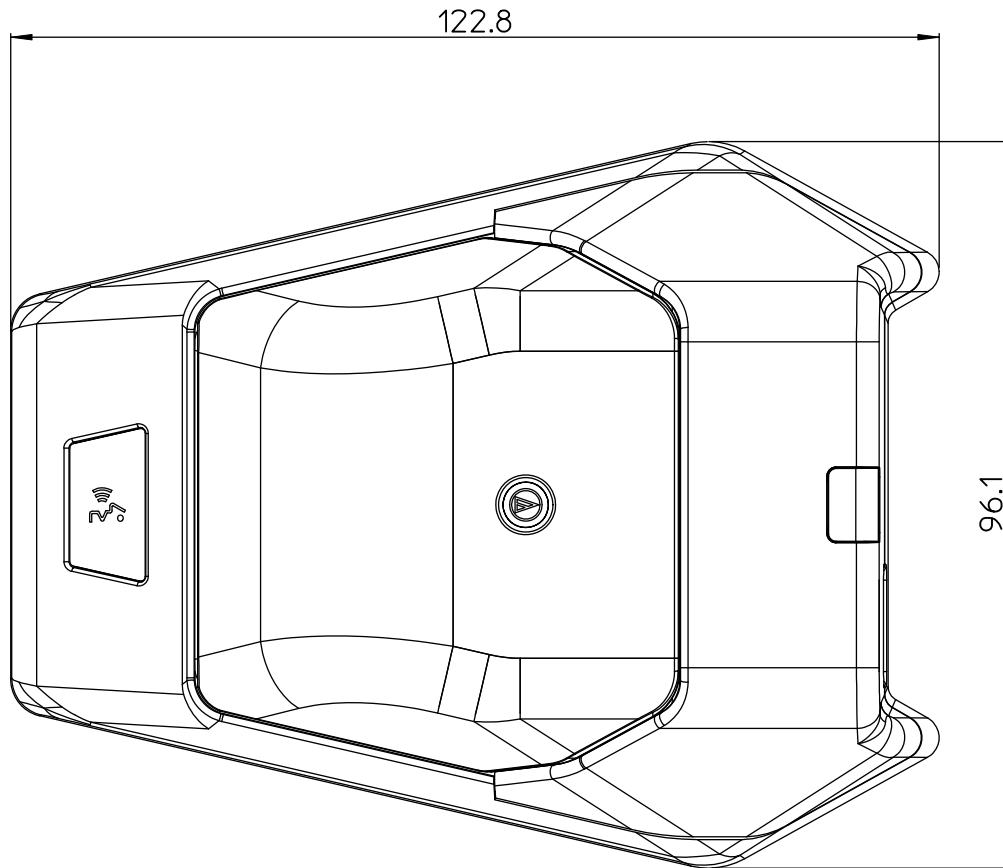

ATW-T1006 Dimensions

2329-01340

(Unit :mm)

audio-technica