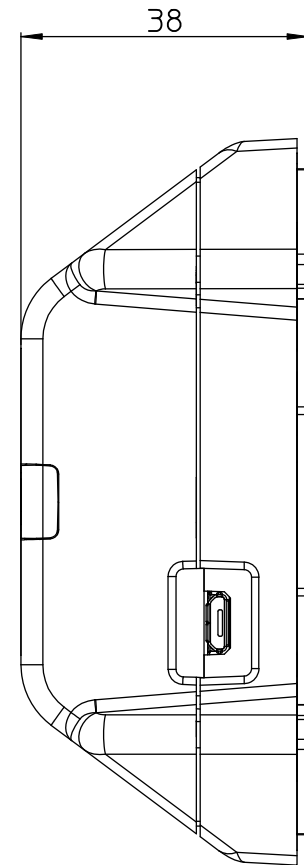

ATW-T1006 Dimensions

2329-01340

(Unit :mm)

audio-technica